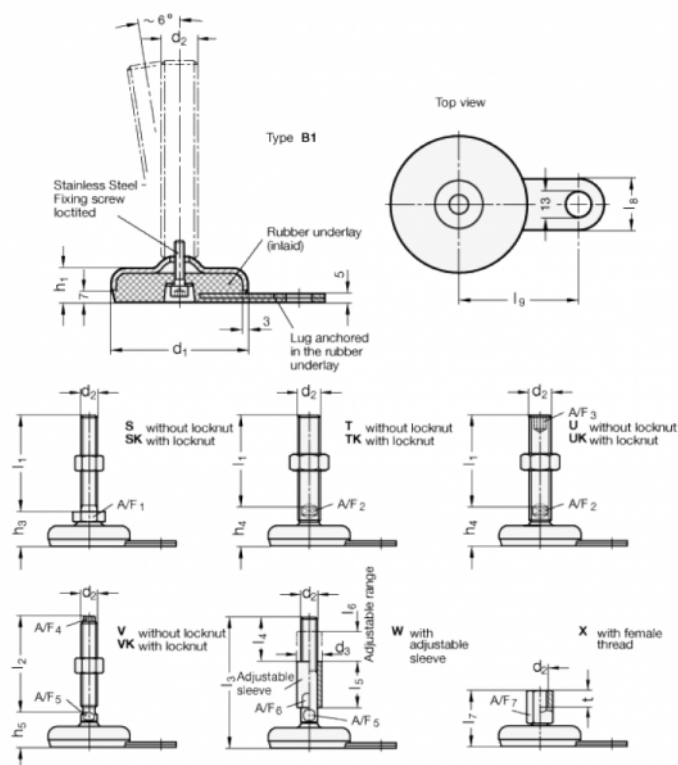

# Data Sheet

Article number: 203380M842B1X  
 Description: E+G levelling foot  
 GN 33-80-M8-42-B1-X, Stainless steel  
 Note: X With female thread, External hexagon

## Measures

A/F7 = 14  
 $d_1$  = 80  
 $d_2$  = M8  
 $h_1$  = 20  
 $l_7$  = 42  
 $l_8$  = 30  
 $l_9$  = 70  
 $t$  = 8